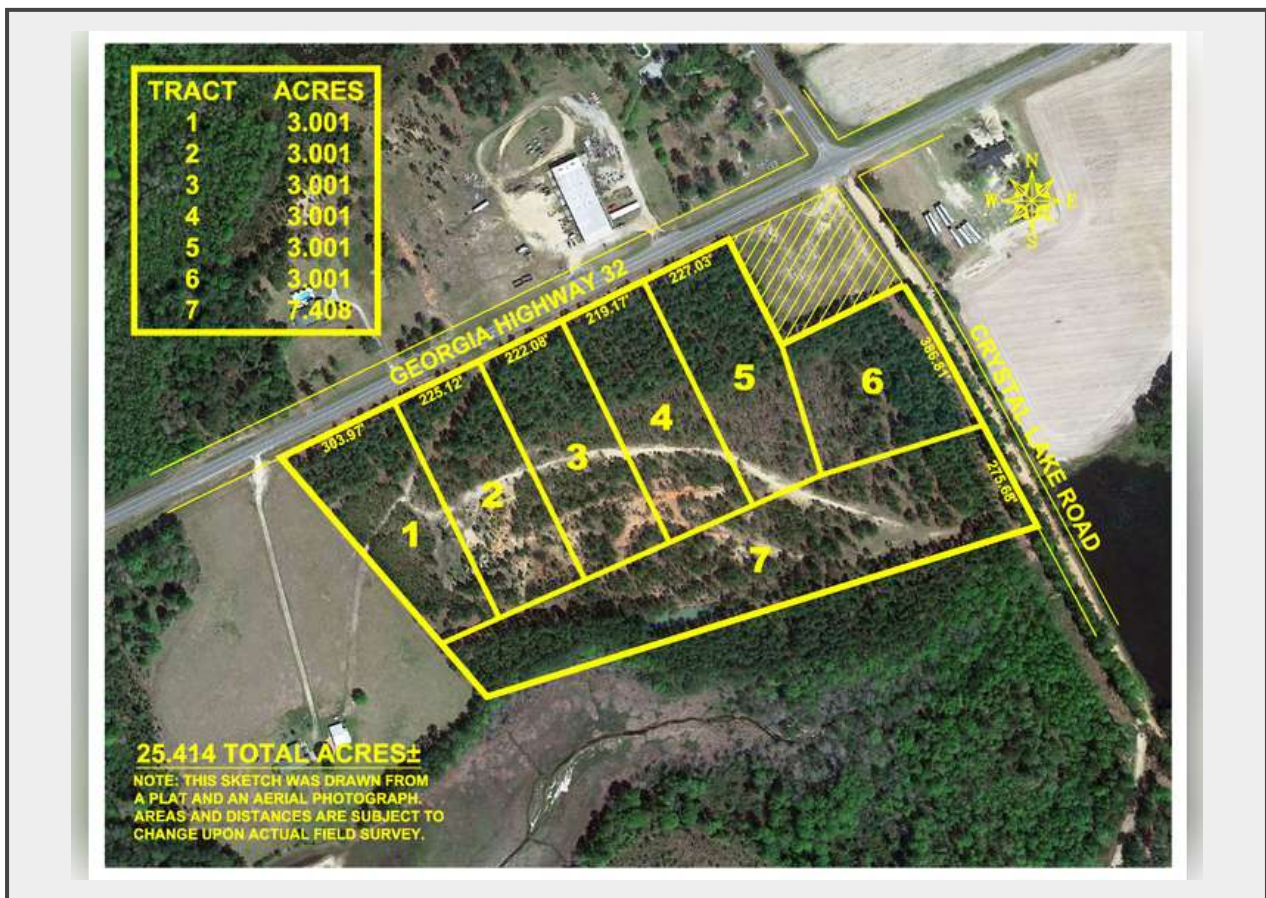

Sale Name: 25 +/- Acre Development Opportunity – Irwin County, Georgia

LOT 3 - Tract 3- 3.001 Acres

Description

Tract 3 – 3.001 +/- Acres Est 222.08' of road frontage on Georgia Highway 32. This tract features young pines and is great for a homesite.

Quantity: 1

[https://
multipar.wiregrassauctiongroup.com/](https://multipar.wiregrassauctiongroup.com/)