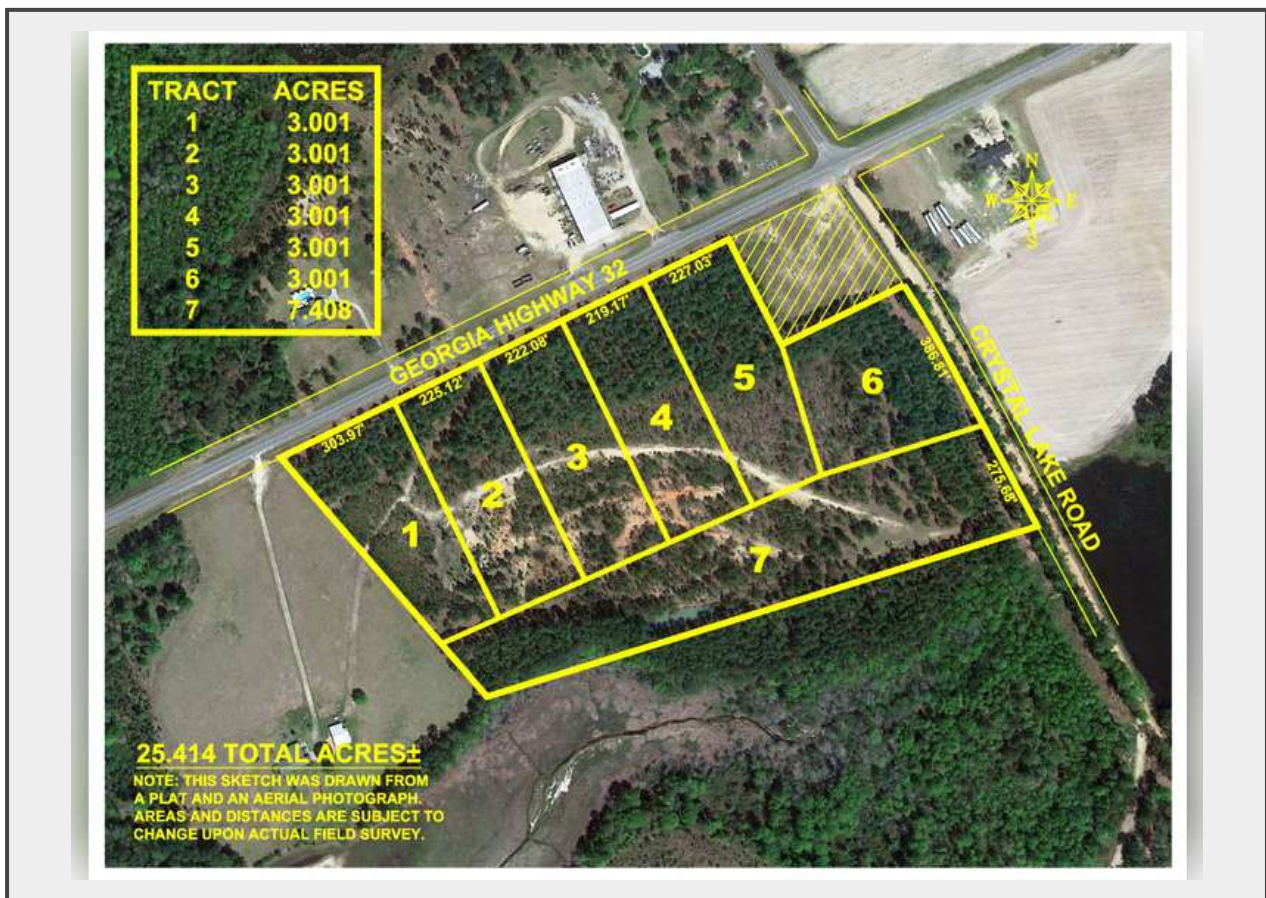

Sale Name: 25 +/- Acre Development Opportunity – Irwin County, Georgia

LOT 7 - Tract 7 - 7.408 Acres

Description

Tract 7 – 7.408 +/- Acres Est 275.68' of road frontage on Crystal Lake Road. This tract is great for a homesite or recreational use.

Quantity: 1

<https://multipar.wiregrassauctiongroup.com/>