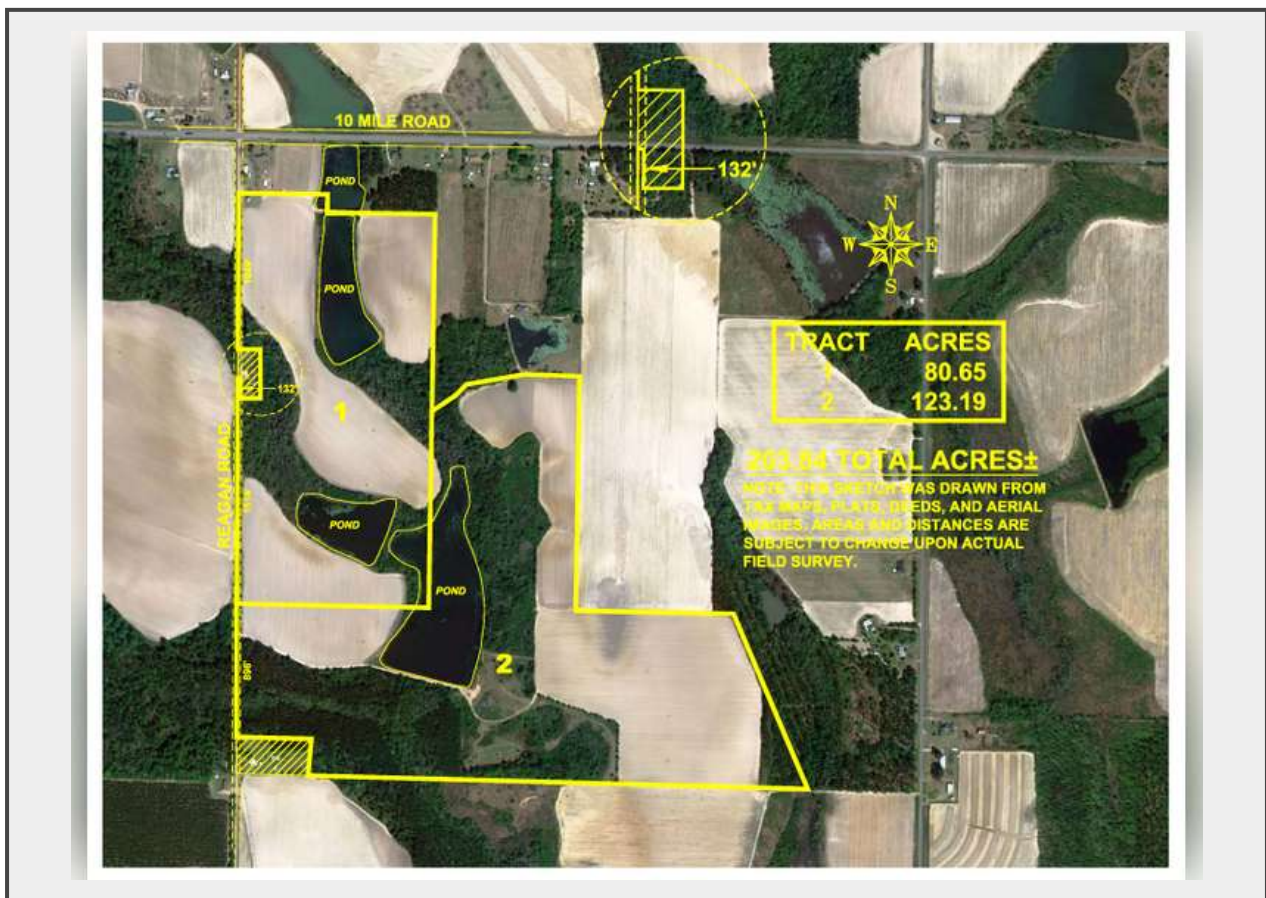

**Sale Name:** Now Selling Absolute! 204 +/- Acres, Irwin County, Georgia

**LOT 2 - Tract 2 - 123.19 Acres**

### Description

**Tract 2:** 123.19 Total Acres. Approximately 57 +/- acres of highly productive cropland. 12 +/- acres of Bowen Lake, planted pines, great hunting, and potential for pasture!

**Quantity:** 1