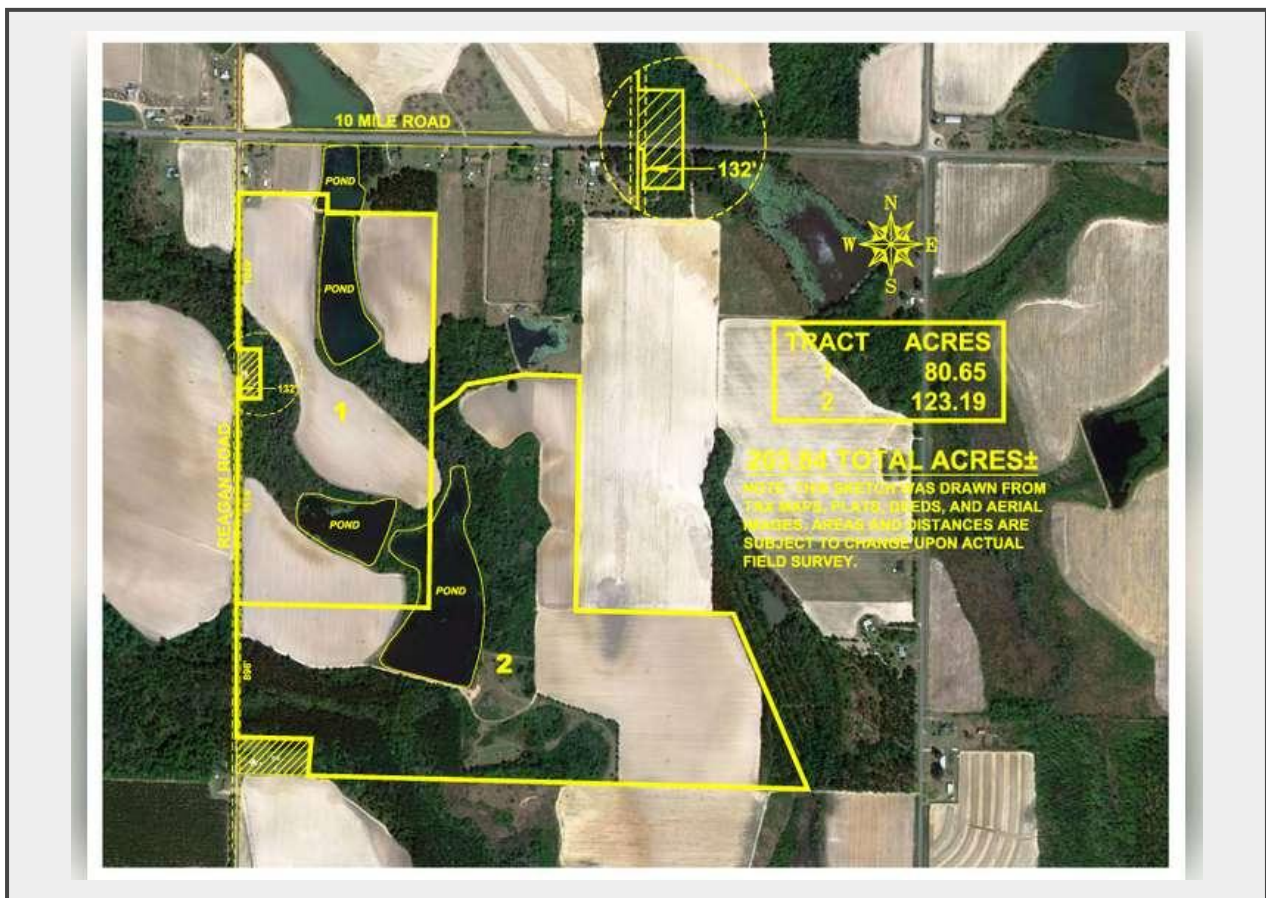

Sale Name: Now Selling Absolute! 204 +/- Acres, Irwin County, Georgia

LOT 2 - Tract 2 - 123.19 Acres

Description

Tract 2: 123.19 Total Acres. Approximately 57 +/- acres of highly productive cropland. 12 +/- acres of Bowen Lake, planted pines, great hunting, and potential for pasture!

Quantity: 1

[https://
multipar.wiregrassauctiongroup.com/](https://multipar.wiregrassauctiongroup.com/)